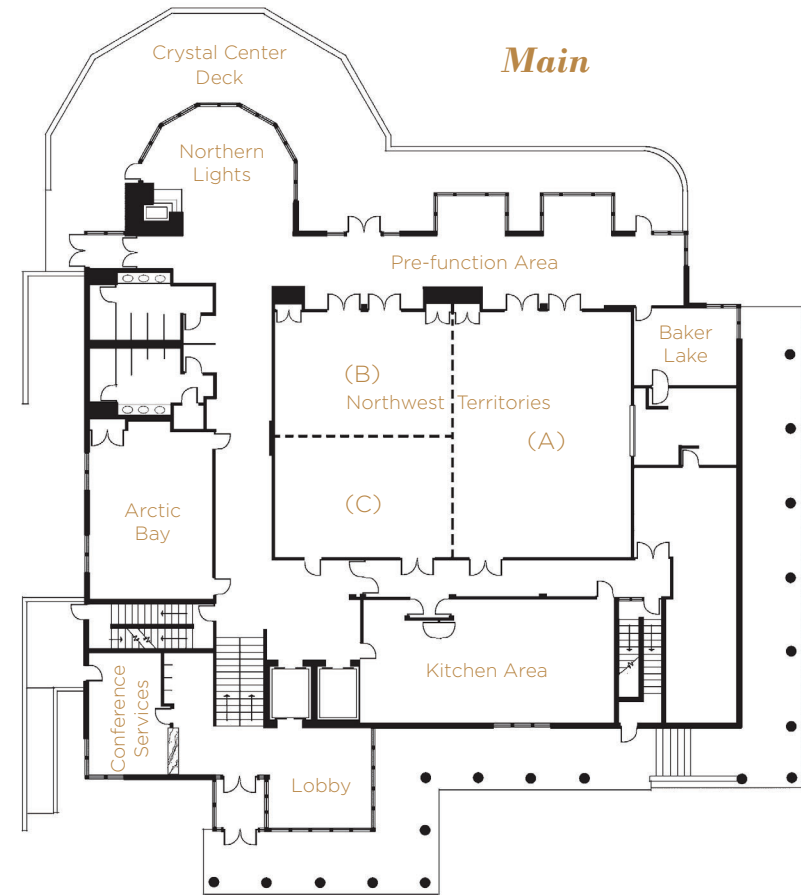

Crystal Center: The Best Of The Northwest

- Crystal Mountain's Crystal Center is one of northern Michigan's finest, purpose-built, four-season conference centers.
- Ergonomic seating is available in most meeting rooms.
- Meeting room tables have hard, non-reflective writing surfaces and modesty panel.
- Northwest Territories conference room is equipped with ceiling mounted LCD projectors and dual 69" X 110", 16:10 aspect ratio screens.
- WIFI - wireless internet access available throughout the conference center.
- Ultra-quiet heating and air conditioning systems.
- All break-out rooms have permanent, soundproof walls, built-in audiovisual capabilities, superior acoustics and opportunity for natural lighting when desired.
- Dedicated Business Center.
- Non-glare, evenly diffused lighting. Designed for comfort and productivity.
- Specialized service staff 100% dedicated to event execution.

<i>MAIN LEVEL</i>	ROOM SIZE	THEATER	BANQUET	CLASSROOM <small>Ergonomic/Classic Chairs</small>	CONFERENCE	U-SHAPE
Arctic Bay	713 sq. ft. (23' x 31')	80	60	32/48	28	26
Baker Lake	300 sq. ft. (20' x 15')	35	24	12	14	—
Northwest Territories (A, B & C)	3082 sq. ft. (67' x 46')	400	240-300	150/225	60	48
Section A or Sections B & C	1518 sq. ft. (33' x 46')	160	140	70/105	48	42
Section B or Section C	759 sq. ft. (33' x 23')	70	60	36/52	28	24